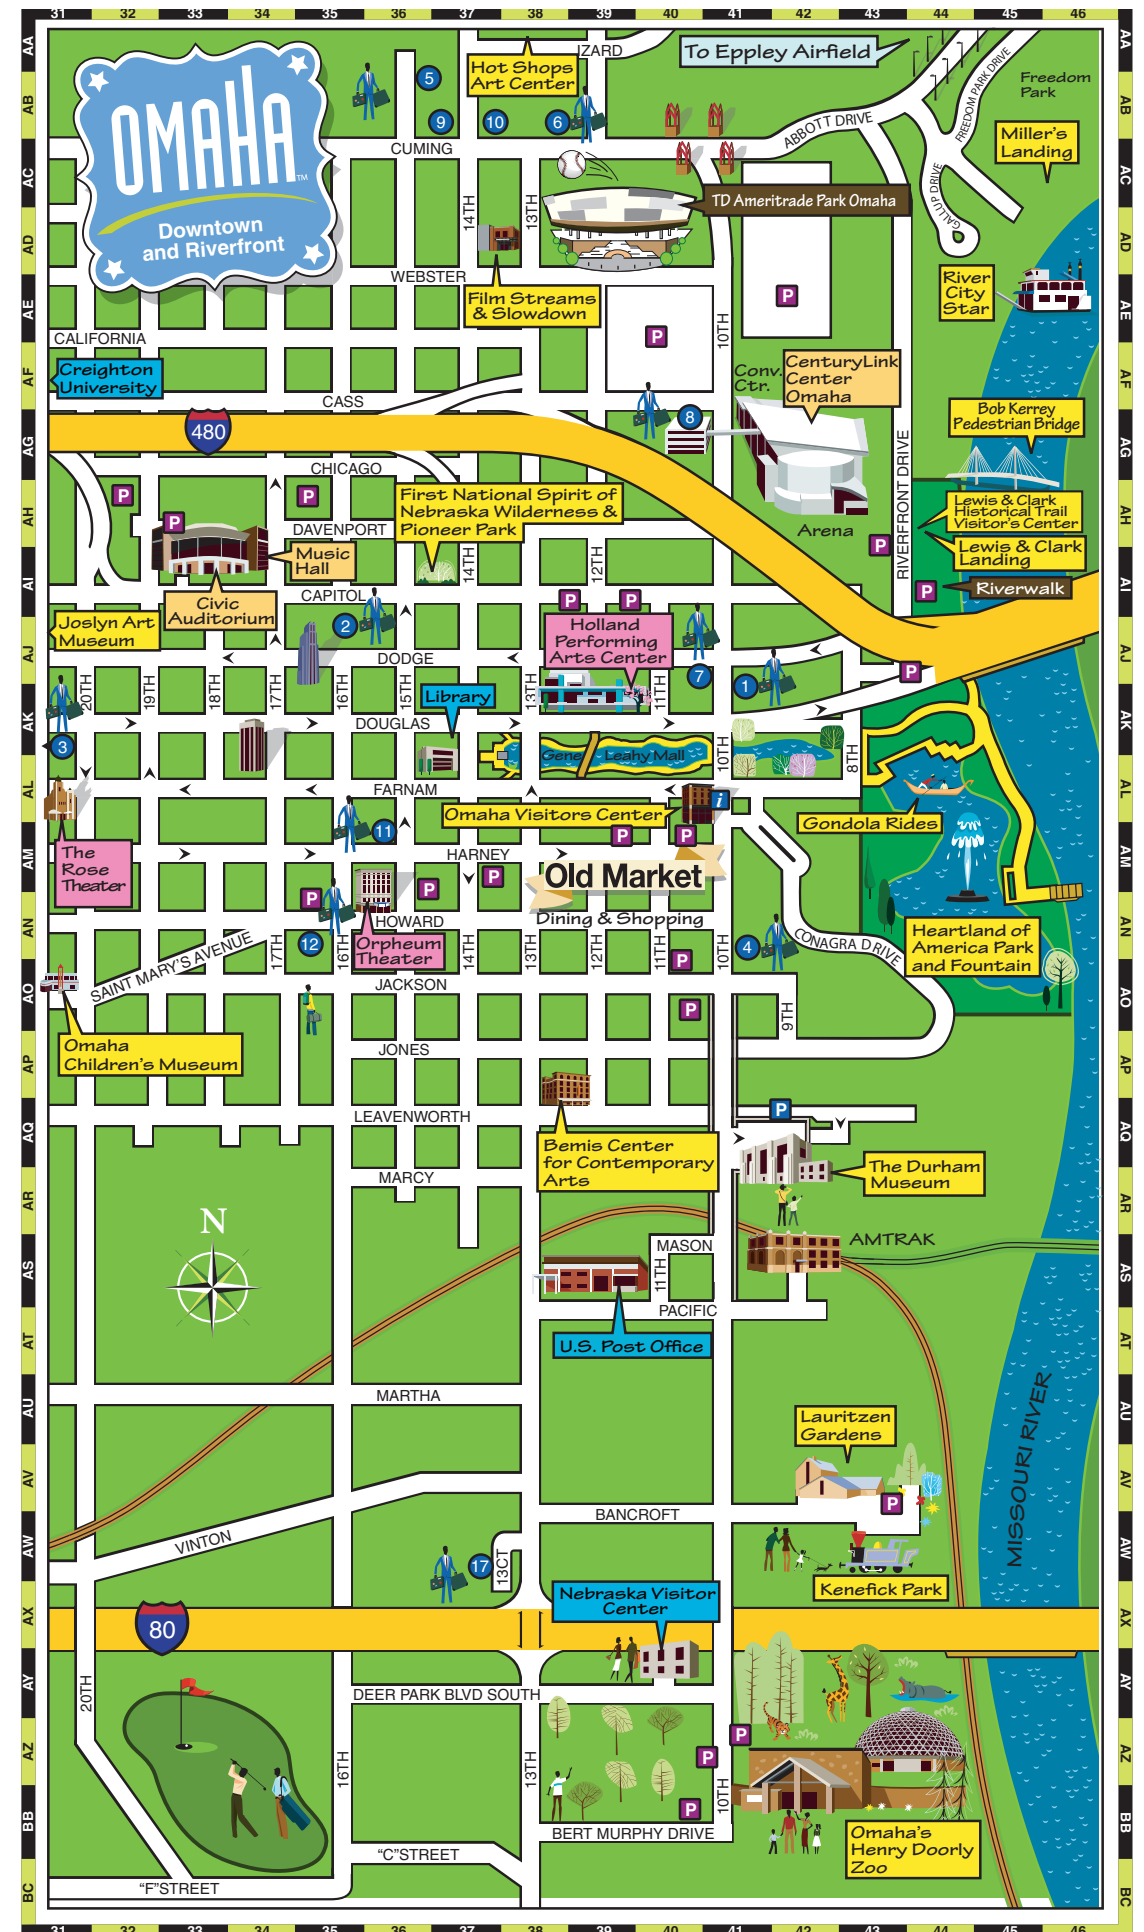

10th and Farnam
402.444.7762

LODGING

DOWNTOWN

Courtyard by Marriott Omaha Downtown	1
Doubletree by Hilton Omaha Downtown	2
Econo Lodge Downtown	3
Embassy Suites Downtown/Old Market	4
Fairfield Inn & Suites	5
Hampton Inn & Suites Omaha Downtown	6
Hilton Garden Inn Omaha Downtown	7
Hilton Omaha	8
Holiday Inn Downtown Omaha	9
Homewood Suites by Hilton Omaha Downtown	10
Hotel Deco XV	11
Magnolia Hotel Omaha	12

NORTHWEST

Best Western Settle Inn & Suites	38
Comfort Suites	39
Country Inn & Suites West	40
Hampton Inn Westroads	41
Holiday Inn Express & Suites Cherry Hills	42
La Quinta Inn Northwest	43
Quality Inn & Suites	44
Sheraton Omaha Hotel	45
StudioPLUS Hotel	46
Super 8 Motel West Dodge/Boys Town	47

SOUTHWEST

Johnny Goodman	16:V
Pacific Springs	3:N

WEST OF METRO

Elkhorn Ridge	1:K
---------------	-----

SHOPPING DESTINATIONS

Countryside Village	18:N
Outdoor	
Nebraska Furniture Mart	20:M
Indoor	
Oakview Mall	8:Q
Indoor	
One Pacific Place	16:O
Outdoor	
Regency Court & Borsheim's	15:M
Indoor	
Rockbrook Village	14:P
Outdoor	
The Shops of Legacy Plaza	3:Q
Outdoor	
The Old Market	39:AN
Outdoor	
Village Pointe	3:M
Outdoor	
Westroads Mall	16:K
Indoor	

● Lodging P Parking H Hospital > One Way

www.visitomaha.com